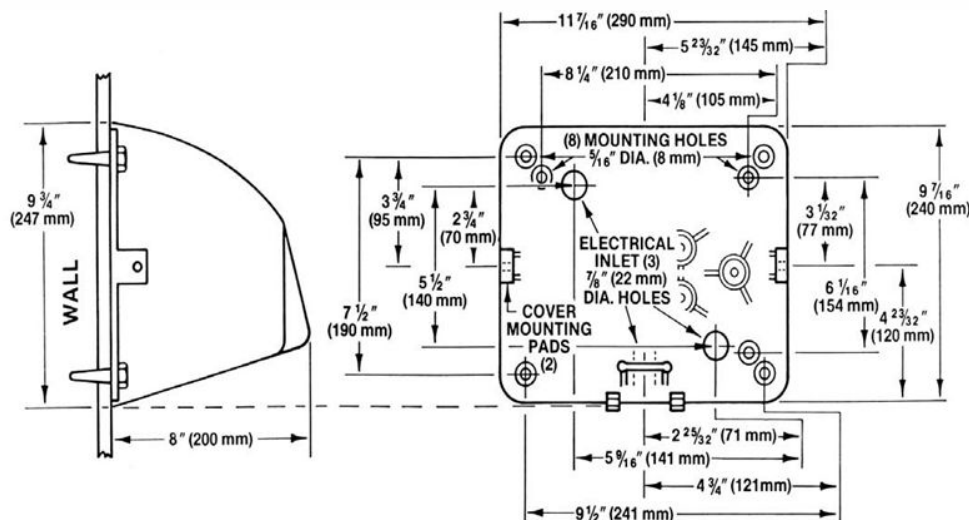

The Lexan Dryer

ECONOMICAL The energy to operate a dryer is less than 10% of the cost of paper towels. In addition, the following costs are eliminated: ordering, storing, replenishing dispensers, collecting, and disposing of paper towels.

DURABLE CONSTRUCTION These surface mounted dryers are constructed with a one piece molded Lexan® cover.

VANDAL PROOF Anti-vandalism qualities include tamper proof bolts and a side mounted heating element which makes the heating element inaccessible through the air outlet.

LIMITED WARRANTY

The dryer shall be guaranteed to be free of defects for a period of five (5) years (three years on control assembly and sensor). Warranty shall include factory performed labor, as well as the repair or exchange of parts at manufacturer's option.

Available now to rent or buy

CALL :1300 78 12 77 or Email : excel@aladdin.com.au

IT'S TIME TO THROW IN THE TOWEL